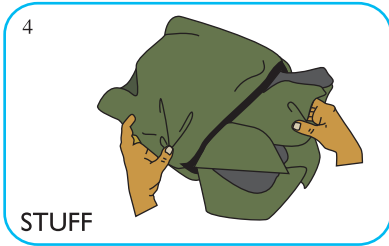

FEATURES

A

B

C

E

D

G

ZIP IT GEAR

3-LAYER TECHNOLOGY

WIND RESISTANT
WATER PROOF

SOFT FLEECE SHELL
WATERPROOF LAYER
MESH LINING

MACHINE WASH COLD DO NOT BLEACH
WITH LIKE COLORS DO NOT IRON

UNISEX SIZING	MEN	WOMEN
S		
M		
L		
XL		
XXL		

PATENT PENDING