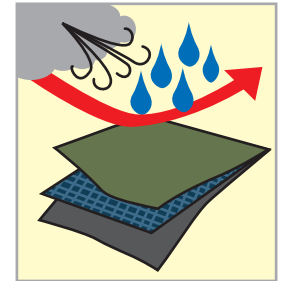

FEATURES

A

B

C

E

D

G

ZIP IT GEAR

3-LAYER TECHNOLOGY

WIND RESISTANT
WATER PROOF

SOFT FLEECE SHELL
WATERPROOF LAYER
MESH LINING

MACHINE WASH COLD DO NOT BLEACH
WITH LIKE COLORS DO NOT IRON

UNISEX SIZING	MEN	WOMEN
S		
M		
L		
XL		
XXL		

PATENT PENDING