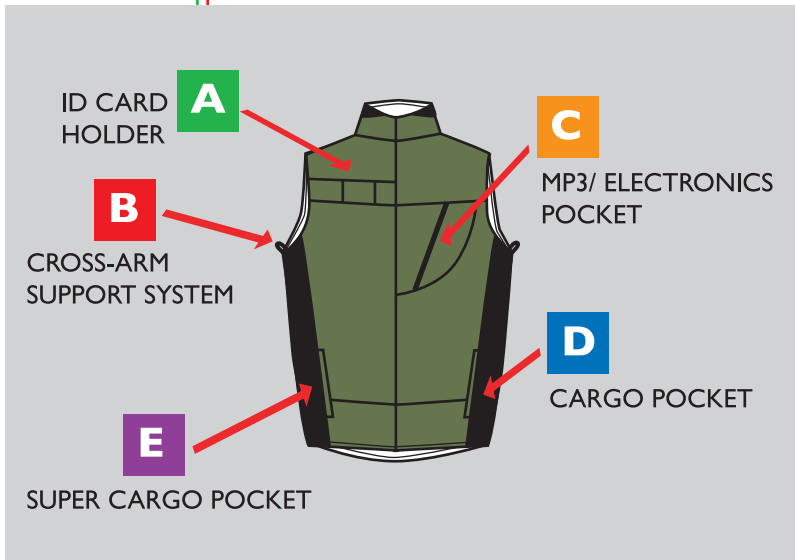

FEATURES

A

B

C

E

D

G

ZIP IT GEAR

3-LAYER TECHNOLOGY

WIND RESISTANT
WATER PROOF

SOFT FLEECE SHELL
WATERPROOF LAYER
MESH LINING

MACHINE WASH COLD DO NOT BLEACH
WITH LIKE COLORS DO NOT IRON

UNISEX SIZING	MEN	WOMEN
S		
M		
L		
XL		
XXL		

PATENT PENDING