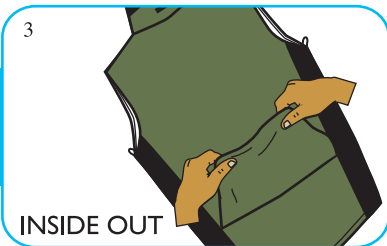

FEATURES

A

B

C

E

D

G

ZIP IT GEAR

3-LAYER TECHNOLOGY

WIND RESISTANT
WATER PROOF

SOFT FLEECE SHELL
WATERPROOF LAYER
MESH LINING

MACHINE WASH COLD DO NOT BLEACH
WITH LIKE COLORS DO NOT IRON

UNISEX SIZING	MEN	WOMEN
S		
M		
L		
XL		
XXL		

PATENT PENDING