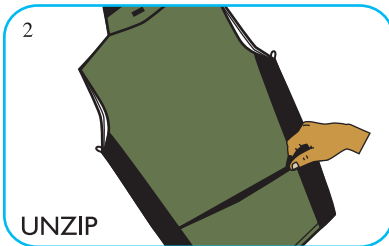

FEATURES

A

B

C

E

D

G

ZIP IT GEAR

3-LAYER TECHNOLOGY

WIND RESISTANT
WATER PROOF

SOFT FLEECE SHELL
WATERPROOF LAYER
MESH LINING

MACHINE WASH COLD DO NOT BLEACH
WITH LIKE COLORS DO NOT IRON

UNISEX SIZING	MEN	WOMEN
S		
M		
L		
XL		
XXL		

PATENT PENDING