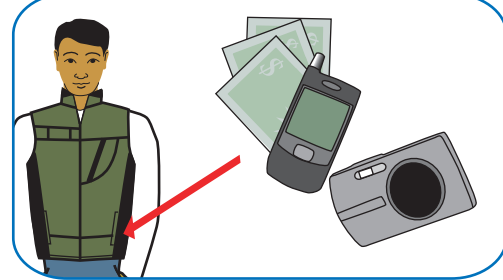

FEATURES

A

B

C

E

D

G

ZIP IT GEAR

3-LAYER TECHNOLOGY

WIND RESISTANT
WATER PROOF

SOFT FLEECE SHELL
WATERPROOF LAYER
MESH LINING

MACHINE WASH COLD DO NOT BLEACH
WITH LIKE COLORS DO NOT IRON

UNISEX SIZING	MEN	WOMEN
S		
M		
L		
XL		
XXL		

PATENT PENDING