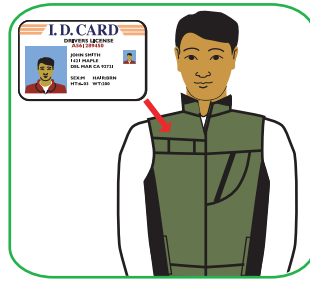

FEATURES

A

B

C

E

D

G

ZIP IT GEAR

3-LAYER TECHNOLOGY

WIND RESISTANT
WATER PROOF

SOFT FLEECE SHELL
WATERPROOF LAYER
MESH LINING

MACHINE WASH COLD DO NOT BLEACH
WITH LIKE COLORS DO NOT IRON

UNISEX SIZING	MEN	WOMEN
S		
M		
L		
XL		
XXL		

PATENT PENDING