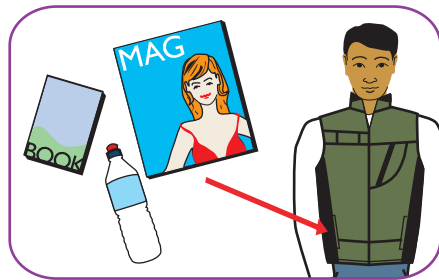

FEATURES

A

B

C

E

D

G

ZIP IT GEAR

3-LAYER TECHNOLOGY

WIND RESISTANT
WATER PROOF

SOFT FLEECE SHELL
WATERPROOF LAYER
MESH LINING

MACHINE WASH COLD DO NOT BLEACH
WITH LIKE COLORS DO NOT IRON

UNISEX SIZING	MEN	WOMEN
S		
M		
L		
XL		
XXL		

PATENT PENDING