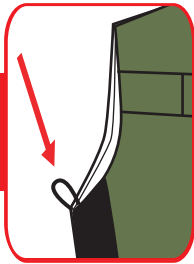

FEATURES

A

B

C

E

D

G

ZIP IT GEAR

3-LAYER TECHNOLOGY

WIND RESISTANT
WATER PROOF

SOFT FLEECE SHELL
WATERPROOF LAYER
MESH LINING

MACHINE WASH COLD DO NOT BLEACH
WITH LIKE COLORS DO NOT IRON

UNISEX SIZING	MEN	WOMEN
S		
M		
L		
XL		
XXL		

PATENT PENDING